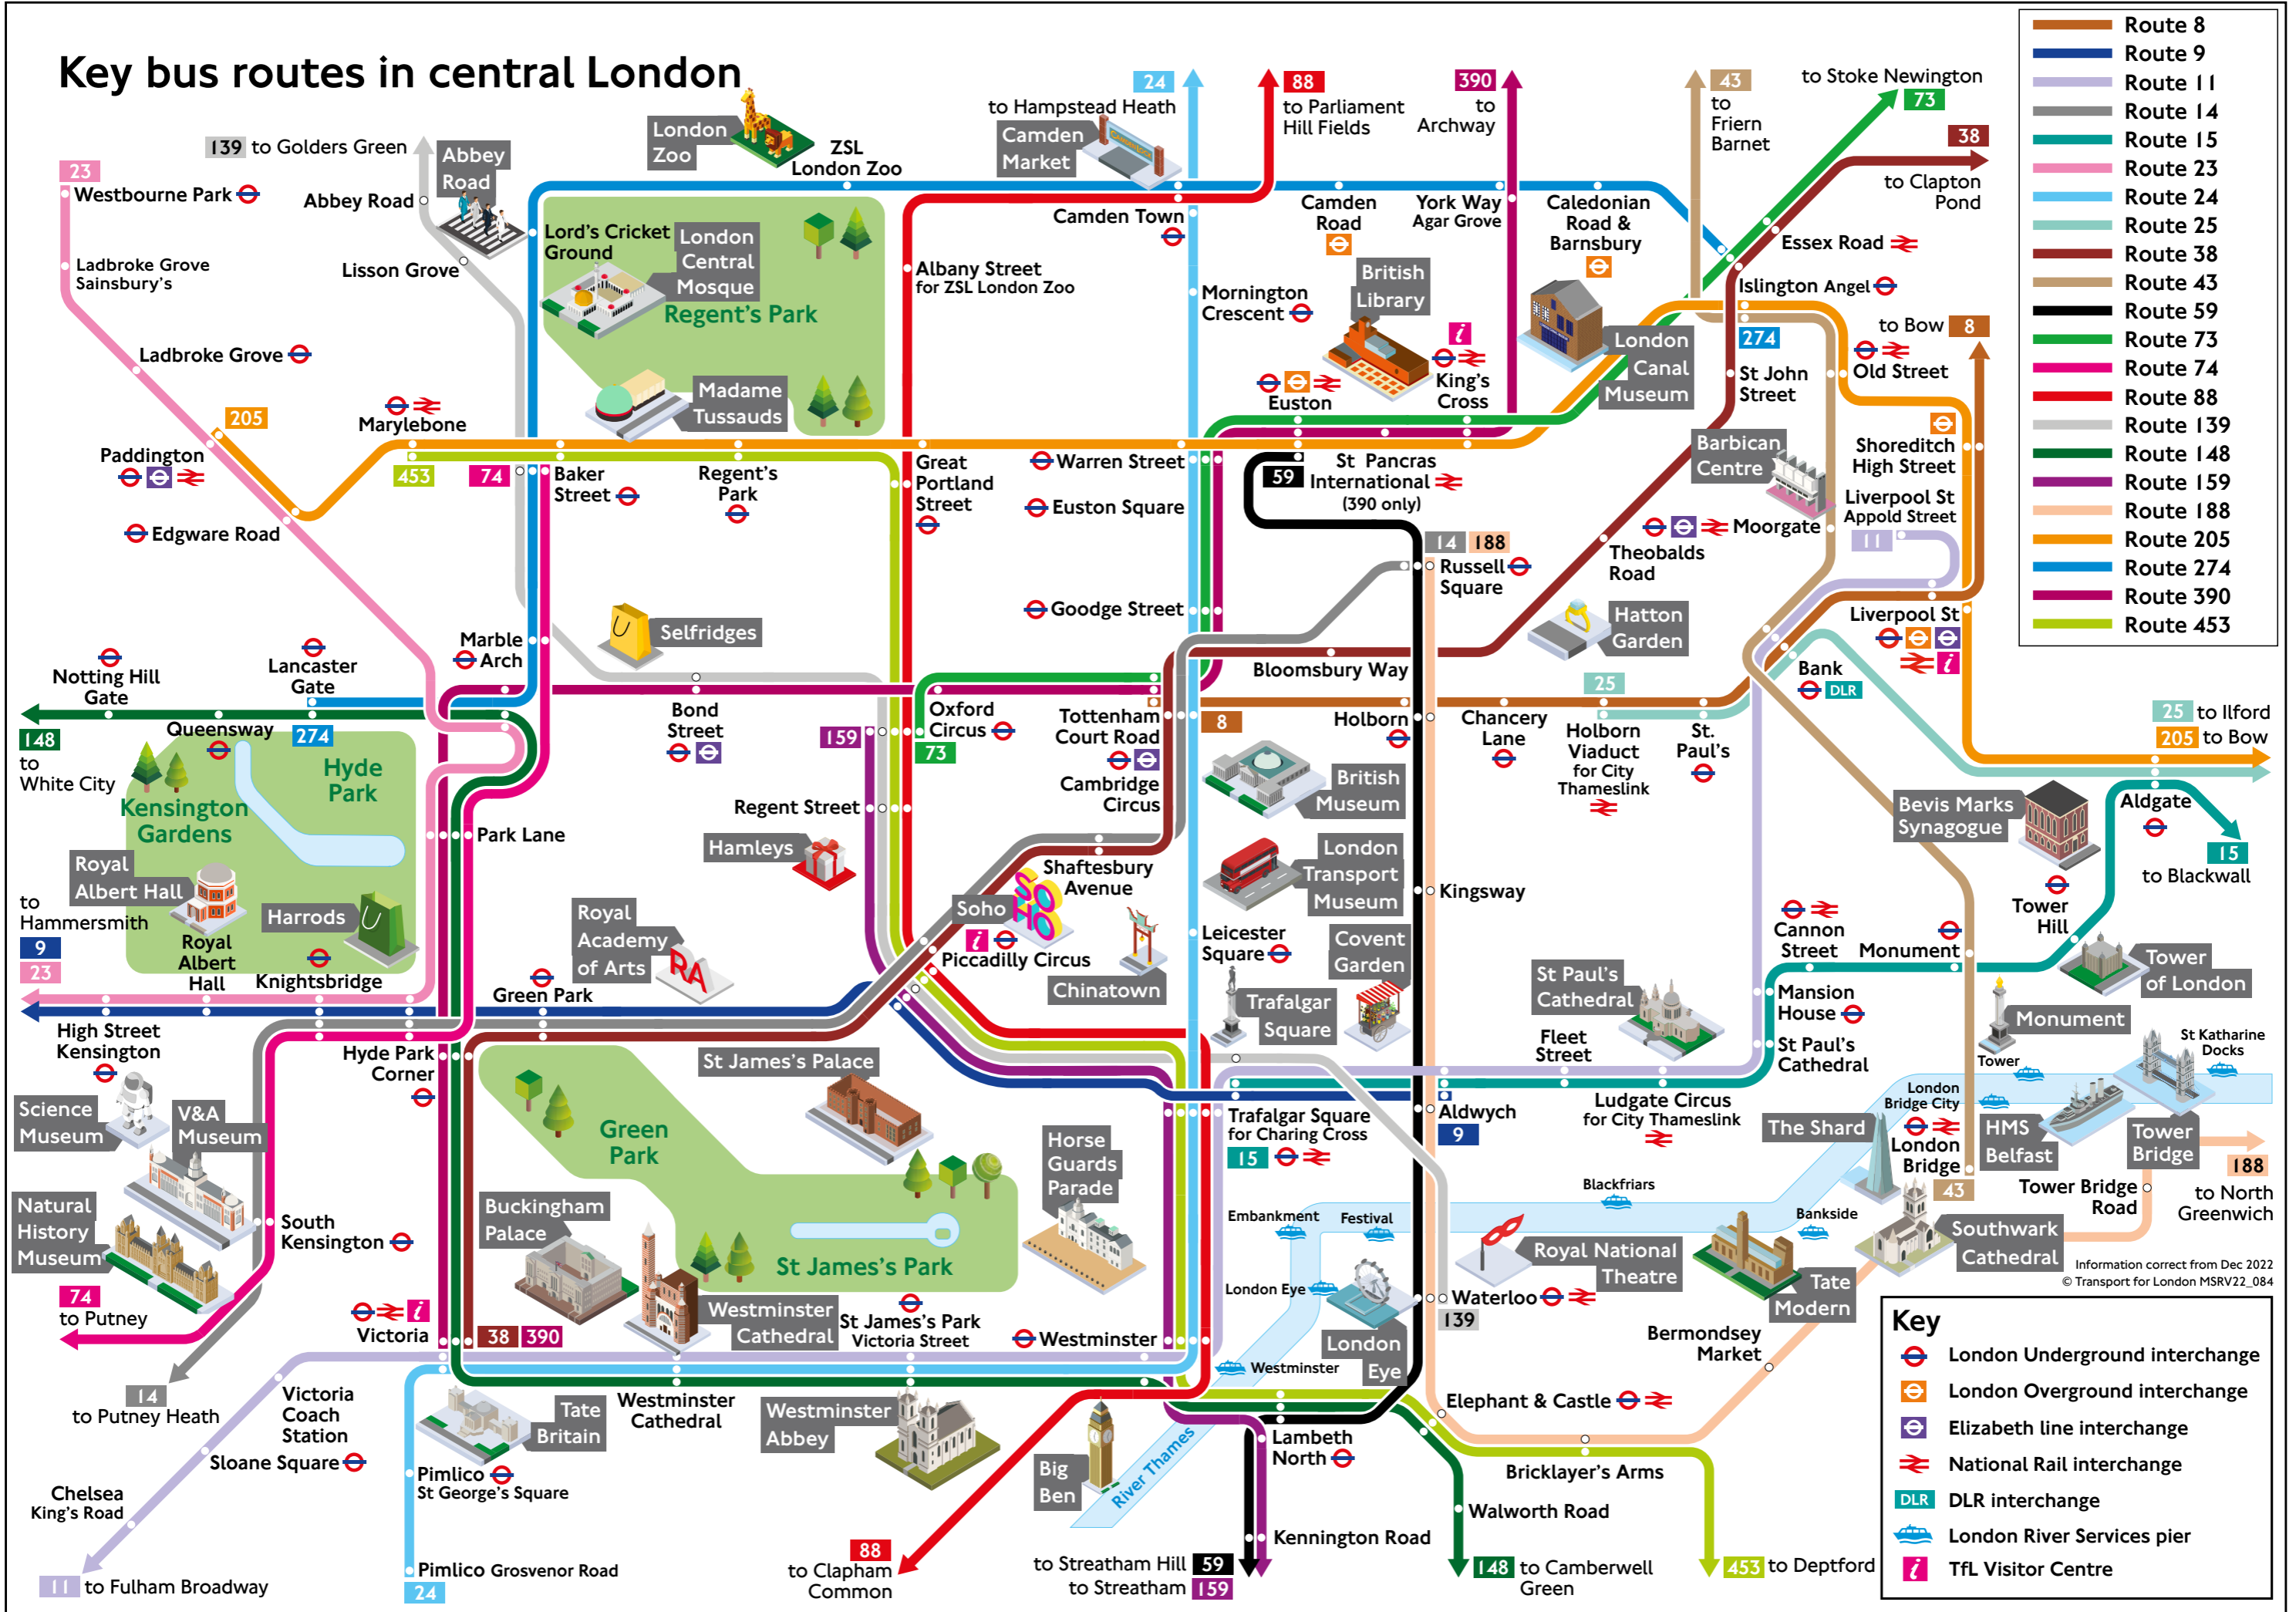

Key bus routes in central London

- Route 8
- Route 9
- Route 11
- Route 14
- Route 15
- Route 23
- Route 24
- Route 25
- Route 38
- Route 43
- Route 59
- Route 73
- Route 74
- Route 88
- Route 139
- Route 148
- Route 159
- Route 188
- Route 205
- Route 274
- Route 390
- Route 453

- ### Key
- London Underground interchange
 - London Overground interchange
 - Elizabeth line interchange
 - National Rail interchange
 - DLR interchange
 - London River Services pier
 - TFL Visitor Centre

Information correct from Dec 2022
 © Transport for London MSRV22_084